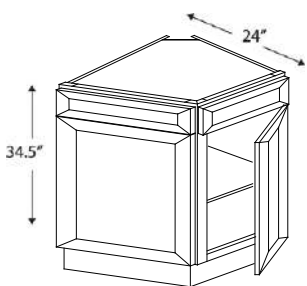

BASE END CORNER CABINET

2 Doors, 2 False Fronts

Name	Size	Wt
BEC24	24w x 34.5h x 24d	51 lb

Door width - 18 5/8"