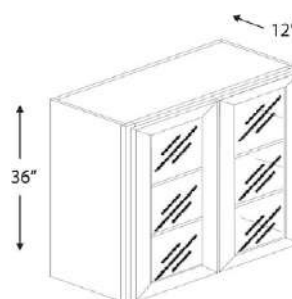

**WALL GLASS CABINET DOORS 30" HIGH**

**2 Doors**

Name	Size	Wt
<b>W2430GD</b>	24w x 30h x 12d	40lb
<b>W3030GD</b>	30w x 30h x 12d	50 lb
<b>W3630GD</b>	36w x 30h x 12d	60 lb

Frosted glass.  
Finished interior is an optional upgrade.

**WALL GLASS CABINET DOORS 36" HIGH**

**1 Door**

Name	Size	Wt
<b>W1536GD</b>	15w x 36h x 12d	14 lb
<b>W1836GD</b>	18w x 36h x 12d	14 lb

Frosted glass.  
Finished interior is an optional upgrade.

**WALL GLASS CABINET DOORS 36" HIGH**

**2 Doors**

Name	Size	Wt
<b>W2436GD</b>	24w x 36h x 12d	50 lb
<b>W3036GD</b>	30w x 36h x 12d	58 lb
<b>W3636GD</b>	36w x 36h x 12d	66 lb

Frosted glass.  
Finished interior is an optional upgrade.