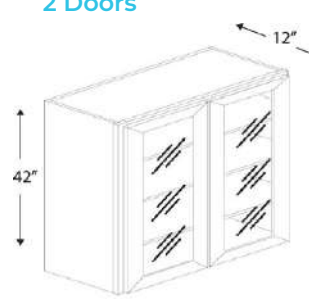

WALL GLASS CABINET DOORS 42" HIGH

2 Doors