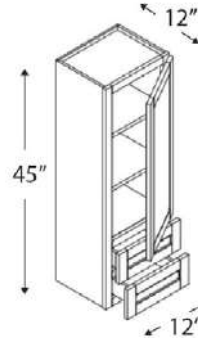

VANITY COUNTERTOP LINEN CABINET

1 Door, 2 Drawers