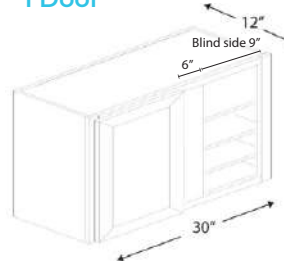

WALL BLIND CORNER CABINET

1 Door

Name	Size	Wt
WBC3030	30w x 30h x 12d	44 lb
WBC3036	30w x 36h x 12d	50 lb
WBC3042	30w x 42h x 12d	57 lb

Door is 15" wide
Specify left or right