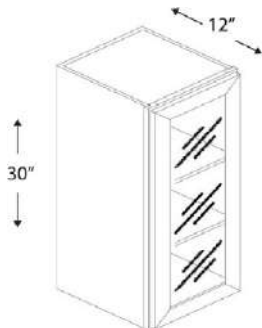

Attaches under cabinets.

**WALL GLASS CABINET DOORS 15" HIGH**

**1 Door**

Name	Size	Wt
<b>W1515GD</b>	15w x 15h x 12d	15 lb
<b>W1815GD</b>	18w x 15h x 12d	18 lb
<b>W2115GD</b>	21w x 15h x 12d	20 lb

Frosted glass.  
Finished interior is an optional upgrade.

**WALL GLASS CABINET DOORS 15" HIGH**

**2 Doors**

Name	Size	Wt
<b>W2415GD</b>	24w x 15h x 12d	23 lb
<b>W2715GD</b>	27w x 15h x 12d	25 lb
<b>W3015GD</b>	30w x 15h x 12d	28 lb
<b>W3315GD</b>	33w x 15h x 12d	28 lb
<b>W3615GD</b>	36w x 15h x 12d	31 lb

Frosted glass.  
Finished interior is an optional upgrade.

**WALL GLASS CABINET DOORS 30" HIGH**

**1 Door**

Name	Size	Wt
<b>W1530GD</b>	15w x 30h x 12d	30 lb
<b>W1830GD</b>	18w x 30h x 12d	34 lb

Frosted glass.  
Finished interior is an optional upgrade.