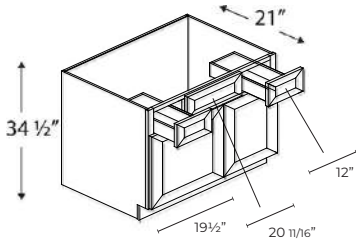

VANITY SINK BASE COMBO 42"

1 Drawer Left, 1 Drawer Right, Sink Centered