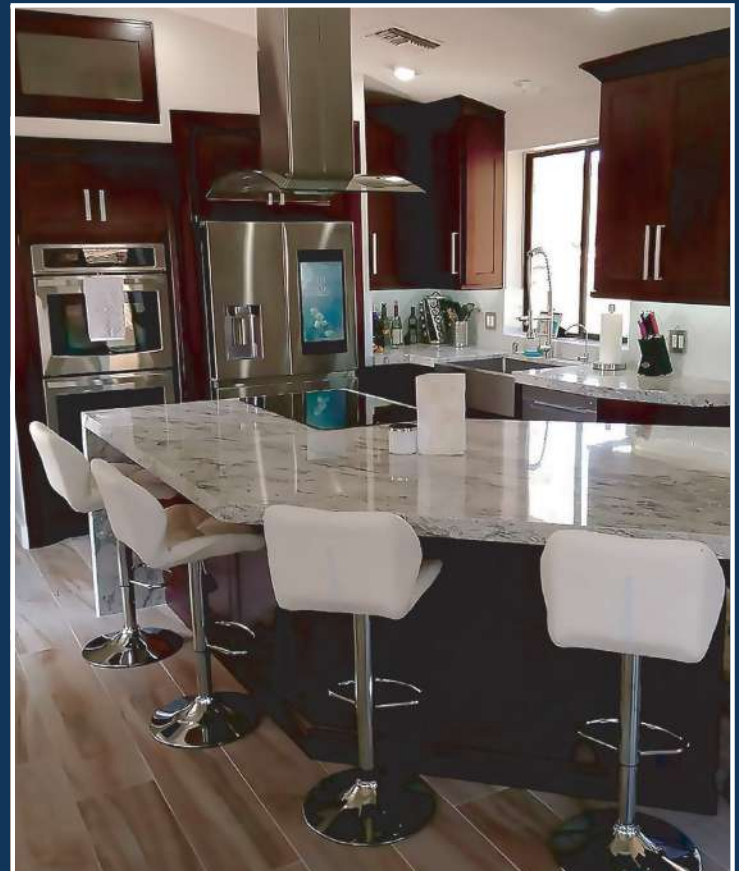

TALL OVEN CABINET:

Dimensions
2 Doors, 1 or 3 bottom drawers