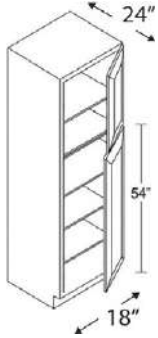

## BASE SPICE DRAWERS CABINET

5 Drawers

Name	Size	Wt
BWRC6	6w x 34.5h x 24d	59 lb

No soft close.

No drawer glides.

## BASE MICROWAVE

Name	Size	Wt
MD30	30w x 34.5h x 24d	78 lb

27" Interior width  
16 3/8" Interior height

9 1/8" Drawer height

**TALL PANTRY CABINET**

**2 Doors**

Name	Size	Wt
PC188424	18w x 84h x 24d	145 lb
PC189024	18w x 90h x 24d	152 lb
PC189624	18w x 96h x 24d	158 lb

Comes with shelves only.  
Roll Out Tray (page 19) upgrade optional.

**TALL PANTRY CABINET**

**4 Doors**

Name	Size	Wt
PC248424	24w x 84h x 24d	160 lb
PC249024	24w x 90h x 24d	171 lb
PC249624	24w x 96h x 24d	183 lb
PC308424	30w x 84h x 24d	180 lb
PC309024	30w x 90h x 24d	191 lb
PC309624	30w x 96h x 24d	206 lb

Comes with shelves only.  
Roll Out Tray (page 19) upgrade optional.

**TALL OVEN CABINET: 2 Doors, 1 or 3 bottom drawers**

Name	Size	Wt
OC338424	33w x 84h x 24d	153 lb
OC339024	33w x 90h x 24d	165 lb
OC339624	33w x 96h x 24d	175 lb