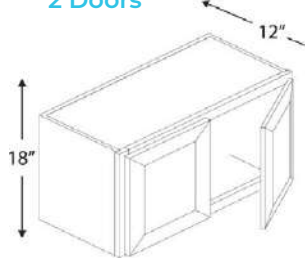

WALL CABINET 18" HIGH

2 Doors

Name	Size	Wt
W3018	30w x 18h x 12d	29 lb
W3318	33w x 18h x 12d	31 lb
W3618	36w x 18h x 12d	33 lb