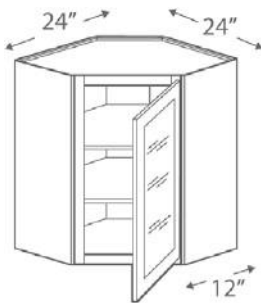

WALL DIAGONAL GLASS CORNER DOORS 24" Wide

1 Door