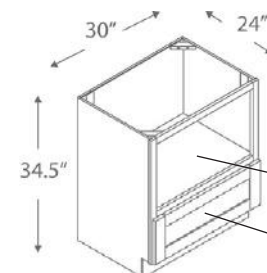

## BASE SPICE DRAWERS CABINET

5 Drawers

Name	Size	Wt
BWRC6	6w x 34.5h x 24d	59 lb

No soft close.

No drawer glides.

## BASE MICROWAVE

Name	Size	Wt
MD30	30w x 34.5h x 24d	78 lb

27" Interior width  
16 3/8" Interior height

9 1/8" Drawer height

**TALL PANTRY CABINET**

**2 Doors**

Name	Size	Wt
PC188424	18w x 84h x 24d	145 lb
PC189024	18w x 90h x 24d	152 lb
PC189624	18w x 96h x 24d	158 lb