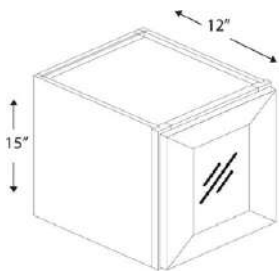

## WALL MICROWAVE CABINET

2 Doors

Name	Size	Wt
WMC2730	27w x 30h x 12d	39 lb
WMC2736	27w x 36h x 12d	45 lb
WMC2742	27w x 42h x 12d	49 lb

Interior opening width 24"  
Interior opening height 16 1/2"

**WALL WINE RACK**

Name	Size	Wt
<b>WRC3015</b>	30w x 15h x 12d	25 lb
<b>WRC3615</b>	36w x 15h x 12d	28 lb

Can be used vertical.

**WALL GLASS RACK**

Name	Size	Wt
<b>30GR</b>	30w x 1.5h x 12d	7 lb
<b>36GR</b>	36w x 1.5h x 12d	7 lb

Attaches under cabinets.

**WALL GLASS CABINET DOORS 15" HIGH**

**1 Door**

Name	Size	Wt
<b>W1515GD</b>	15w x 15h x 12d	15 lb
<b>W1815GD</b>	18w x 15h x 12d	18 lb
<b>W2115GD</b>	21w x 15h x 12d	20 lb

Frosted glass.  
Finished interior is an optional upgrade.