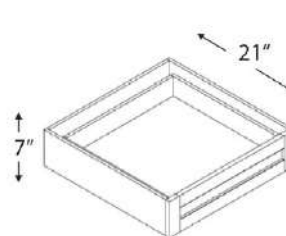

VANITY KNEE DRAWER

1 Drawer

Name	Size	Wt
KD24	24w x 7h x 21d	29 lb
KD30	30w x 7h x 21d	34 lb
KD36	36w x 7h x 21d	39 lb

Commonly used as a desk drawer or an additional stacked drawer.