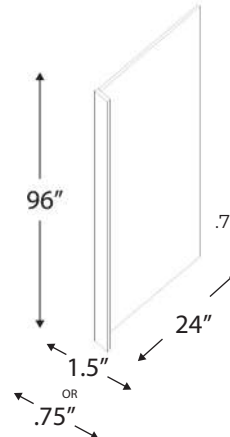

REFRIGERATOR RETURN PANEL

Name	Size	Wt
REP9624x1.5	1.5w x 96h x 24d	31 lb
FPNL24X .75	.75w x 96h x 24d	31 lb

Refrigerator panel with 1.5" return filler
.75" refrigerator panel is all edge finished with no return filler