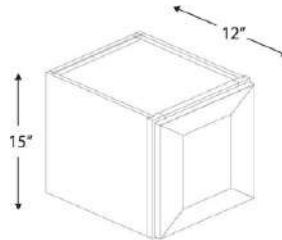

WALL CABINET 15" HIGH

1 Door

Name	Size	Wt
W1515	15w x 15h x 12d	16 lb
W1815	18w x 15h x 12d	19 lb
W2115	21w x 15h x 12d	21 lb

*Glass Doors Available, see pg.12