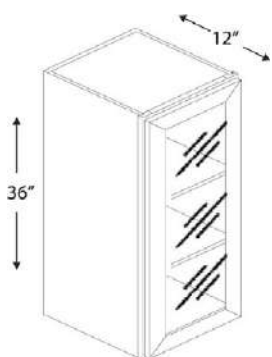

Frosted glass.  
Finished interior is an optional upgrade.

**WALL GLASS CABINET DOORS 30" HIGH**

**1 Door**

Name	Size	Wt
<b>W1530GD</b>	15w x 30h x 12d	30 lb
<b>W1830GD</b>	18w x 30h x 12d	34 lb

Frosted glass.  
Finished interior is an optional upgrade.

**WALL GLASS CABINET DOORS 30" HIGH**

**2 Doors**

Name	Size	Wt
<b>W2430GD</b>	24w x 30h x 12d	40lb
<b>W3030GD</b>	30w x 30h x 12d	50 lb
<b>W3630GD</b>	36w x 30h x 12d	60 lb

Frosted glass.  
Finished interior is an optional upgrade.

**WALL GLASS CABINET DOORS 36" HIGH**

**1 Door**

Name	Size	Wt
<b>W1536GD</b>	15w x 36h x 12d	14 lb
<b>W1836GD</b>	18w x 36h x 12d	14 lb

Frosted glass.  
Finished interior is an optional upgrade.

**WALL GLASS CABINET DOORS 36" HIGH**