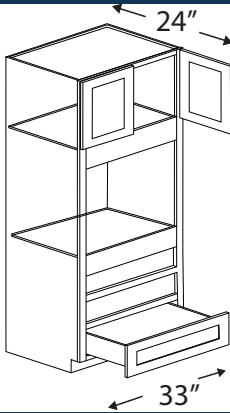

## BASE SPICE DRAWERS CABINET

5 Drawers

Name	Size	Wt
BWRC6	6w x 34.5h x 24d	59 lb

No soft close.

No drawer glides.

## BASE MICROWAVE

Name	Size	Wt
MD30	30w x 34.5h x 24d	78 lb

27" Interior width  
16 3/8" Interior height

9 1/8" Drawer height

**TALL PANTRY CABINET**

**2 Doors**

Name	Size	Wt
PC188424	18w x 84h x 24d	145 lb
PC189024	18w x 90h x 24d	152 lb
PC189624	18w x 96h x 24d	158 lb

Comes with shelves only.  
Roll Out Tray (page 19) upgrade optional.

**TALL PANTRY CABINET**

**4 Doors**

Name	Size	Wt
PC248424	24w x 84h x 24d	160 lb
PC249024	24w x 90h x 24d	171 lb
PC249624	24w x 96h x 24d	183 lb
PC308424	30w x 84h x 24d	180 lb
PC309024	30w x 90h x 24d	191 lb
PC309624	30w x 96h x 24d	206 lb

Comes with shelves only.  
Roll Out Tray (page 19) upgrade optional.

**TALL OVEN CABINET: 2 Doors, 1 or 3 bottom drawers**

Name	Size	Wt
OC338424	33w x 84h x 24d	153 lb
OC339024	33w x 90h x 24d	165 lb
OC339624	33w x 96h x 24d	175 lb