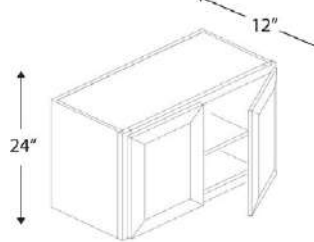

WALL CABINET 24" HIGH

2 Doors

Name	Size	Wt
W3024	30w x 24h x 12d	39 lb
W3324	33w x 24h x 12d	43 lb
W3624	36w x 24h x 12d	44 lb