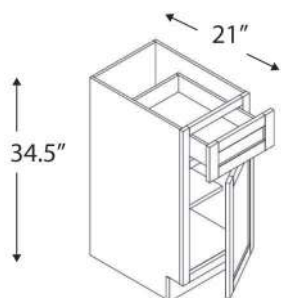

VANITY SINK BASE CABINET

1 Door, 1 Drawer

Name	Size	Wt
VB12	12w x 34.5h x 21d	47 lb
VB15	15w x 34.5h x 21d	50 lb
VB18	18w x 34.5h x 21d	56 lb