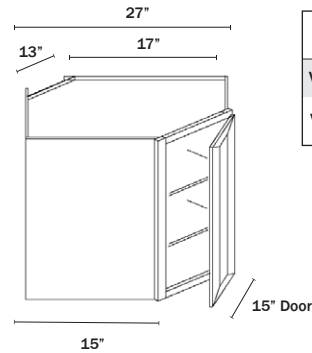

## WALL DIAGONAL CORNER 24" Wide

1 Door

Name	Size	Wt
WDC2415	24w x 15h x 12d	31 lb
WDC2430	24w x 30h x 12d	58 lb
WDC2436	24w x 36h x 12d	64 lb
WDC2442	24w x 42h x 12d	75 lb

## WALL DIAGONAL CORNER 27" Wide

1 Door

Name	Size	Wt
WDC273615	27w x 36h x 15d	77 lb
WDC274215	27w x 42h x 15d	90 lb