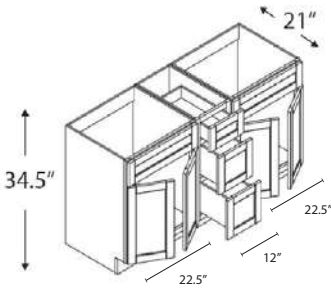

VANITY SINK BASE COMBO 60"

3 Drawers Middle, Double Sink