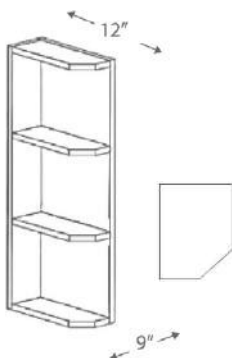

WALL END SHELVES

Name	Size	Wt
WES0930	09w x 30h x 12d	19 lb
WES0936	09w x 36h x 12d	20 lb
WES0942	09w x 42h x 12d	24 lb

Specify left or right