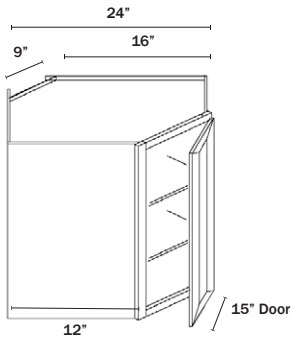

## WALL BLIND CORNER CABINET

1 Door

Name	Size	Wt
WBC3030	30w x 30h x 12d	44 lb
WBC3036	30w x 36h x 12d	50 lb
WBC3042	30w x 42h x 12d	57 lb

Door is 15" wide  
Specify left or right

## WALL DIAGONAL CORNER 24" Wide

1 Door

Name	Size	Wt
WDC2415	24w x 15h x 12d	31 lb
WDC2430	24w x 30h x 12d	58 lb
WDC2436	24w x 36h x 12d	64 lb
WDC2442	24w x 42h x 12d	75 lb