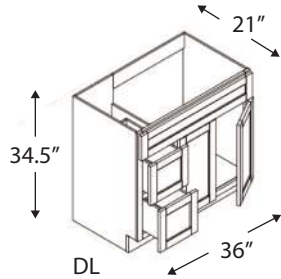

VANITY SINK BASE COMBO CABINET 36"

2 Doors, 2 Drawers