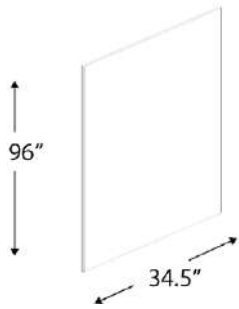

Name	Size	Wt
FPNL34.5x.25-1	34.5w x 96h x 1/4d	26 lb

Finished: matching color on one side