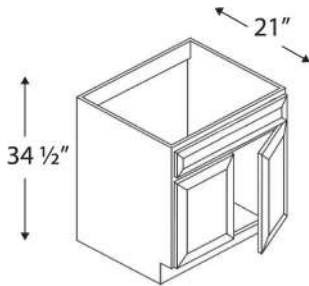

Name	Size	Wt
VSB2421	24w x 34.5h x 21d	42 lb
VSB2721	27w x 34.5h x 21d	45 lb
VSB3021	30w x 34.5h x 21d	48 lb
VSB3321*	33w x 34.5h x 21d	51 lb
VSB3621	36w x 34.5h x 21d	54 lb

* Call for availability