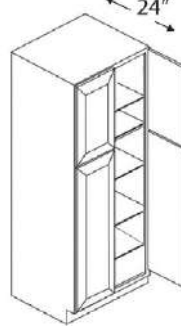

## BASE SPICE DRAWERS CABINET

5 Drawers

Name	Size	Wt
BWRC6	6w x 34.5h x 24d	59 lb

No soft close.

No drawer glides.

## BASE MICROWAVE

Name	Size	Wt
MD30	30w x 34.5h x 24d	78 lb

27" Interior width  
16 3/8" Interior height

9 1/8" Drawer height

**TALL PANTRY CABINET**

**2 Doors**

Name	Size	Wt
PC188424	18w x 84h x 24d	145 lb
PC189024	18w x 90h x 24d	152 lb
PC189624	18w x 96h x 24d	158 lb

Comes with shelves only.  
Roll Out Tray (page 19) upgrade optional.

**TALL PANTRY CABINET**

**4 Doors**

Name	Size	Wt
PC248424	24w x 84h x 24d	160 lb
PC249024	24w x 90h x 24d	171 lb
PC249624	24w x 96h x 24d	183 lb
PC308424	30w x 84h x 24d	180 lb
PC309024	30w x 90h x 24d	191 lb
PC309624	30w x 96h x 24d	206 lb

Comes with shelves only.  
Roll Out Tray (page 19) upgrade optional.

**TALL OVEN CABINET: 2 Doors, 1 or 3 bottom drawers**

Name	Size	Wt
OC338424	33w x 84h x 24d	153 lb
OC339024	33w x 90h x 24d	165 lb
OC339624	33w x 96h x 24d	175 lb