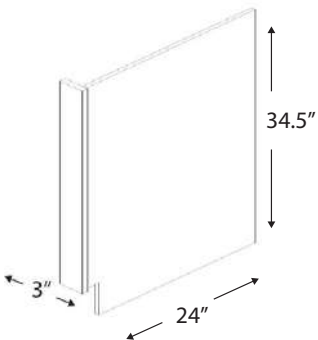

DISHWASHER RETURN PANEL

Name	Size	Wt
DWR	24w x 34.5h x 3d	11 lb

Dishwasher panel with 3" return filler