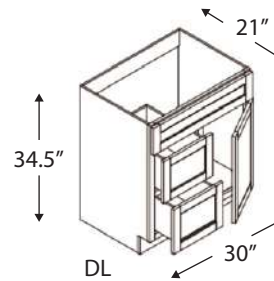

3 Drawers Middle, Double Sink

Name	Size	Wt
VSD6021DD	60w x 34.5h x 21d	120 lb

Three deep 12" wide drawers.  
No center styles.

**VANITY SINK BASE COMBO CABINET 30"**

1 Door, 2 Drawers

Name	Size	Wt
VSD3021DL	30w x 34.5h x 21d	79 lb
VSD3021DR	30w x 34.5h x 21d	79 lb