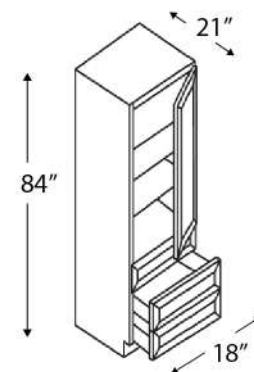

VANITY LINEN CABINET

1 Door, 3 Drawers

Name	Size	Wt
SVA188421	18w x 84h x 21d	149 lb