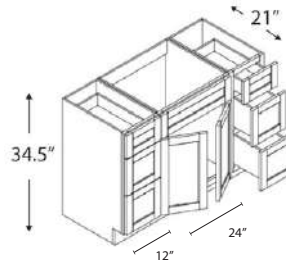

1 Drawer Left, 1 Drawer Right, Sink Centered

Name	Size	Wt
VSD4221	42w x 34.5h x 21d	88 lb

Two deep 12" wide drawers.  
No center style.  
Full back.

**VANITY SINK BASE COMBO 48"/60"**

3 Drawers Left, 3 Drawers Right, Sink Centered