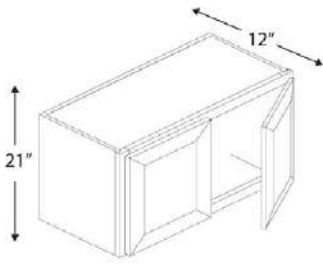

## WALL CABINET 18" HIGH

2 Doors

Name	Size	Wt
W3018	30w x 18h x 12d	29 lb
W3318	33w x 18h x 12d	31 lb
W3618	36w x 18h x 12d	33 lb

**WALL CABINET 21" HIGH**

2 Doors

Name	Size	Wt
<b>W3021</b>	30w x 21h x 12d	32 lb
<b>W3321</b>	33w x 21h x 12d	34 lb
<b>W3621</b>	36w x 21h x 12d	39 lb