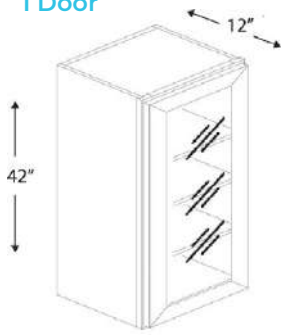

WALL GLASS CABINET DOORS 42" HIGH

1 Door