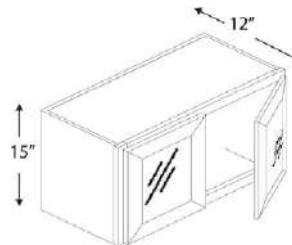

WALL GLASS CABINET DOORS 15" HIGH

2 Doors

Name	Size	Wt
W2415GD	24w x 15h x 12d	23 lb
W2715GD	27w x 15h x 12d	25 lb
W3015GD	30w x 15h x 12d	28 lb
W3315GD	33w x 15h x 12d	28 lb
W3615GD	36w x 15h x 12d	31 lb

Frosted glass.
Finished interior is an optional upgrade.