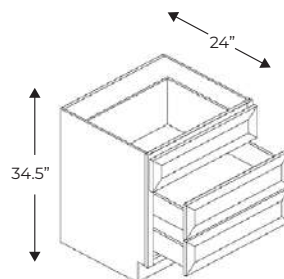

3-DRAWER BASE CABINET

Name	Size	Wt
DB12-3	12w x 34.5h x 24d	71 lb
DB15-3	15w x 34.5h x 24d	79 lb
DB18-3	18w x 34.5h x 24d	84 lb
DB21-3	21w x 34.5h x 24d	89 lb
DB24-3	24w x 34.5h x 24d	96 lb
DB30-3	30w x 34.5h x 24d	106 lb
DB36-3	36w x 34.5h x 24d	114 lb

*Utensil Drawers hold up to 30lbs, Large Base Drawers hold up to 75lbs.