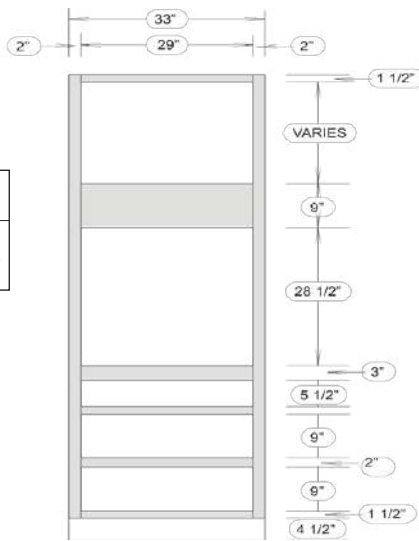

TALL OVEN CABINET:

Dimensions
2 Doors, 1 or 3 bottom drawers