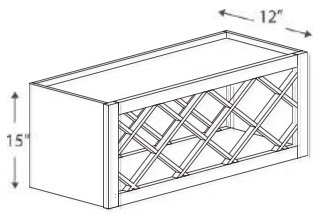

## WALL MICROWAVE CABINET

2 Doors

Name	Size	Wt
WMC2730	27w x 30h x 12d	39 lb
WMC2736	27w x 36h x 12d	45 lb
WMC2742	27w x 42h x 12d	49 lb

Interior opening width 24"  
Interior opening height 16 1/2"

**WALL WINE RACK**