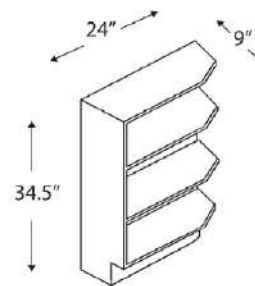

BASE END SHELF CABINET

Name	Size	WT
BES09	9w x 34.5h x 24d	37 lb

Specify left or right