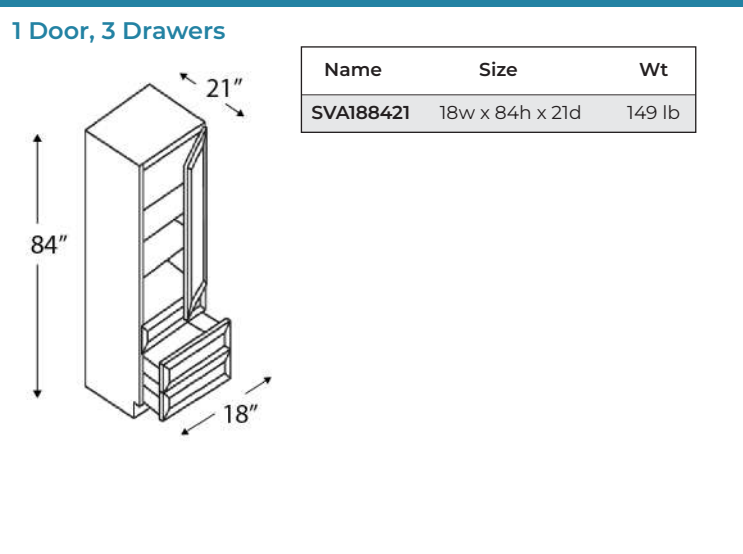

VANITY SINK BASE COMBO 42"

1 Drawer Left, 1 Drawer Right, Sink Centered

Name	Size	Wt
VSD4221	42w x 34.5h x 21d	88 lb

Two deep 12" wide drawers.
No center style.
Full back.

VANITY SINK BASE COMBO 48"/60"

3 Drawers Left, 3 Drawers Right, Sink Centered

Name	Size	Wt
VSD4821D	48w x 34.5h x 21d 12" wide drawers	145 lb
VSD6021D	60w x 34.5h x 21d 15" wide drawers	164 lb

Six deep 12" wide drawers.
No center style.
Sink centered.

VANITY SINK BASE COMBO 60"

3 Drawers Middle, Double Sink

Name	Size	Wt
VSD6021DD	60w x 34.5h x 21d	120 lb

Three deep 12" wide drawers.
No center styles.

VANITY SINK BASE COMBO CABINET 30"

1 Door, 2 Drawers

Name	Size	Wt
VSD3021DL	30w x 34.5h x 21d	79 lb
VSD3021DR	30w x 34.5h x 21d	79 lb

Two deep 12" wide drawers.
Centered sink, one door.
Full back.

VANITY SINK BASE COMBO CABINET 36"

2 Doors, 2 Drawers

Name	Size	Wt
VSD3621DL	36w x 34.5h x 21d	87 lb
VSD3621DR	36w x 34.5h x 21d	87 lb

Two deep 12" wide drawers.
Centered sink, 2 doors.
No center style.
Full back.

VANITY COUNTERTOP LINEN CABINET

1 Door, 2 Drawers

Name	Size	Wt
DVI245	12w x 45h x 12d	45 lb

Designed to be put on top of counter

VANITY LINEN CABINET

1 Door, 3 Drawers

Name	Size	Wt
SVA188421	18w x 84h x 21d	149 lb