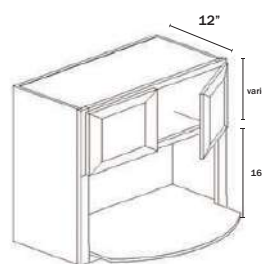

## WALL END SHELVES

Name	Size	Wt
WES0930	09w x 30h x 12d	19 lb
WES0936	09w x 36h x 12d	20 lb
WES0942	09w x 42h x 12d	24 lb

Specify left or right

## WALL MICROWAVE CABINET

2 Doors

Name	Size	Wt
WMC2730	27w x 30h x 12d	39 lb
WMC2736	27w x 36h x 12d	45 lb
WMC2742	27w x 42h x 12d	49 lb

Interior opening width 24"  
Interior opening height 16 1/2"

**WALL WINE RACK**