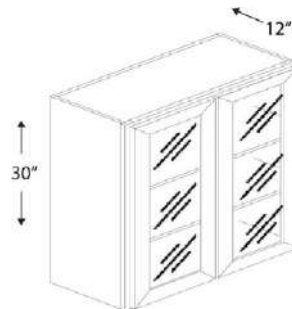

**WALL GLASS CABINET DOORS 15" HIGH**

**2 Doors**

Name	Size	Wt
<b>W2415GD</b>	24w x 15h x 12d	23 lb
<b>W2715GD</b>	27w x 15h x 12d	25 lb
<b>W3015GD</b>	30w x 15h x 12d	28 lb
<b>W3315GD</b>	33w x 15h x 12d	28 lb
<b>W3615GD</b>	36w x 15h x 12d	31 lb

Frosted glass.  
Finished interior is an optional upgrade.

**WALL GLASS CABINET DOORS 30" HIGH**

**1 Door**

Name	Size	Wt
<b>W1530GD</b>	15w x 30h x 12d	30 lb
<b>W1830GD</b>	18w x 30h x 12d	34 lb

Frosted glass.  
Finished interior is an optional upgrade.

**WALL GLASS CABINET DOORS 30" HIGH**

**2 Doors**

Name	Size	Wt
<b>W2430GD</b>	24w x 30h x 12d	40lb
<b>W3030GD</b>	30w x 30h x 12d	50 lb
<b>W3630GD</b>	36w x 30h x 12d	60 lb

Frosted glass.  
Finished interior is an optional upgrade.