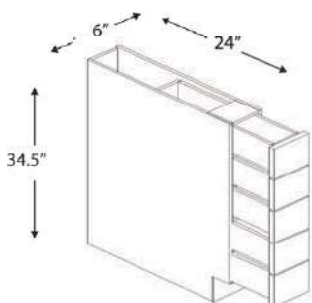

## BASE SPICE RACK CABINET

1 Door

Name	Size	Wt
SP09	9w x 34.5h x 24d	45 lb

## BASE SPICE DRAWERS CABINET

5 Drawers

Name	Size	Wt
BWRC6	6w x 34.5h x 24d	59 lb

No soft close.

No drawer glides.