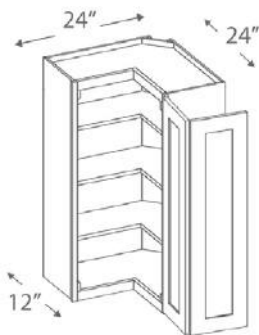

## WALL DIAGONAL CORNER 24" Wide

1 Door

Name	Size	Wt
WDC2415	24w x 15h x 12d	31 lb
WDC2430	24w x 30h x 12d	58 lb
WDC2436	24w x 36h x 12d	64 lb
WDC2442	24w x 42h x 12d	75 lb

## WALL DIAGONAL CORNER 27" Wide

1 Door

Name	Size	Wt
WDC273615	27w x 36h x 15d	77 lb
WDC274215	27w x 42h x 15d	90 lb

## WALL EASY REACH CABINET

2 Doors

Name	Size	Wt
WLS2430	24w x 30h x 12d	60 lb
WLS2436	24w x 36h x 12d	67 lb
WLS2442	24w x 42h x 12d	79 lb

Include shelf only