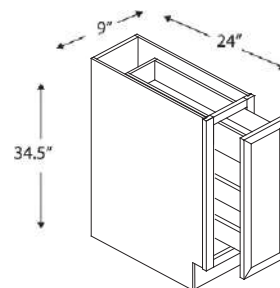

BASE SPICE RACK CABINET

1 Door

Name	Size	Wt
SP09	9w x 34.5h x 24d	45 lb