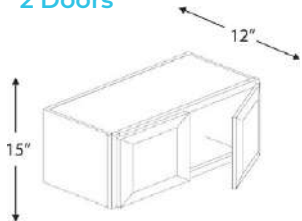

WALL CABINET 15" HIGH

2 Doors

Name	Size	Wt
W2415	24w x 15h x 12d	23 lb
W2715	27w x 15h x 12d	25 lb
W3015	30w x 15h x 12d	27 lb
W3315	33w x 15h x 12d	28 lb
W3615	33w x 15h x 12d	30 lb

*Glass Doors Available, see pg.12