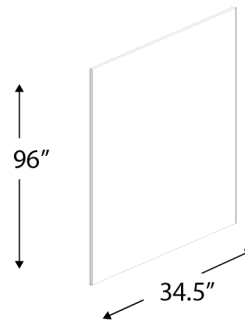

1/2" CABINET PANEL

Name	Size	Wt
FPNL34.5x.5-1	34.5w x 96h x 1/2d	36 lb
FPNL34.5x.5	34.5w x 96h x 1/2d	36 lb

Finished-1: finished skin panel, matching color one side

Finished-2: finished skin panel, matching color two sides