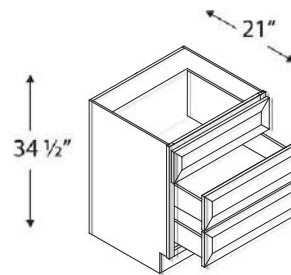

VANITY DRAWER BASE CABINET

3 Drawers

Name	Size	Wt
VDB12	12w x 34.5h x 21d	69 lb
VDB15	15w x 34.5h x 21d	74 lb
VDB18	18w x 34.5h x 21d	81 lb
VDB21	21w x 34.5h x 21d	86 lb
VDB24	24w x 34.5h x 21d	94 lb