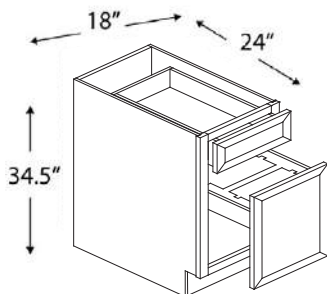

BASE TRASH CABINET

Please Check Our Accesories Section

Not a Cabinet		
Accessory Sold Separately		

Includes two trash cans.

*B18+BWBK18-2 Makes Trash Cabinet